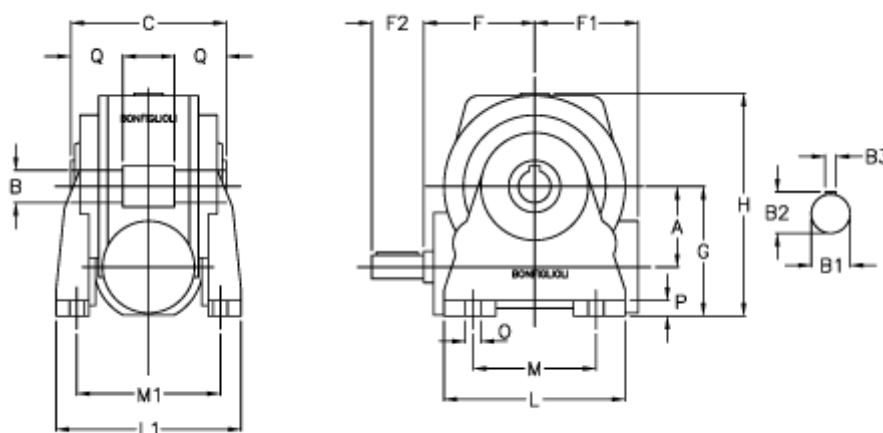

Data Sheet

Article number: 3901185010100

Description: Worm gear with solid input shaft
VF 185N-10-HS

Measures

a	= 185.4	F1 = 205	O = 22.0
B	= 60	F2 = 70	P = 22
B1	= 40	g = 254	Q = 65.0
B2	= 43.0	H = 457.0	
B3	= 12	L = 360	
C	= 190	L1 = 320	
Description	= VF 185N-xx-HS	m = 270	
F	= 214.5	M1 = 251.0	